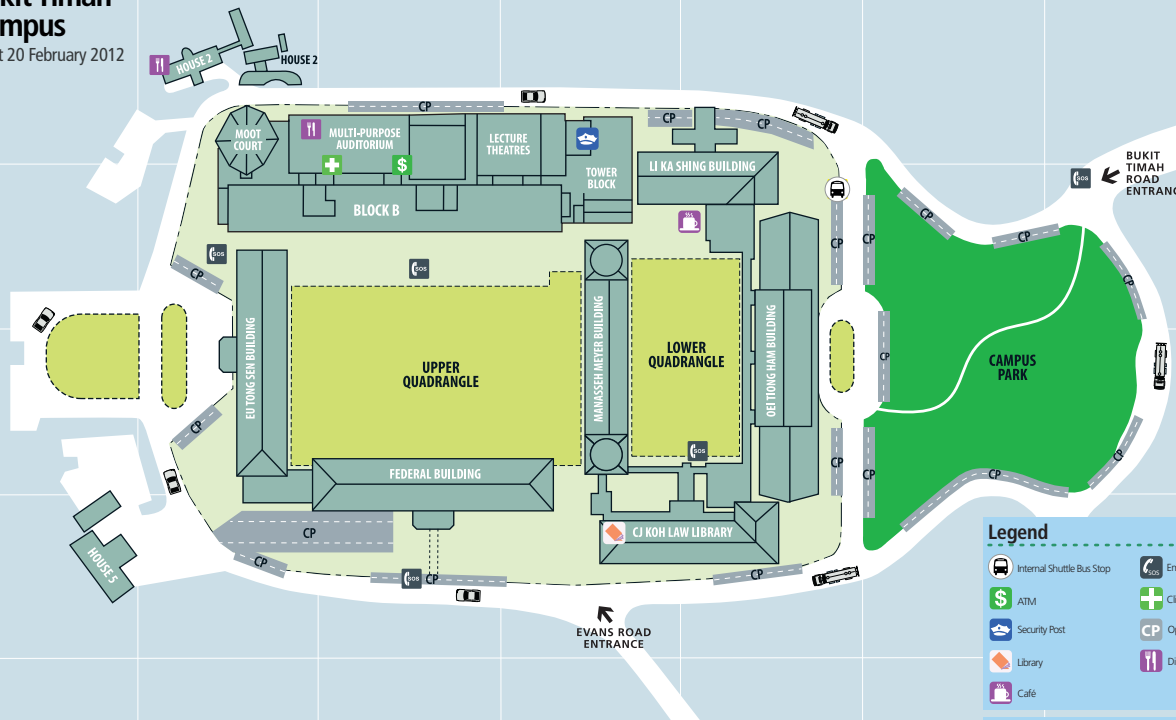

# Bukit Timah Campus

As at 20 February 2012

**Legend**

- Internal Shuttle Bus Stop
- ATM
- Security Post
- Library
- Cafe
- Emergency Call Point
- Clinic/Wellness Centre
- Open Carpark
- Dining Hall / Food Kiosk

### Legend

	Internal Shuttle Bus Stop		Emergency Call Point
	ATM		Clinic / Wellness Centre
	Security Post		Open Carpark
	Library		Dining Hall / Food Kiosk
	Cafe		

469 Bukit Timah Road, Singapore 259756