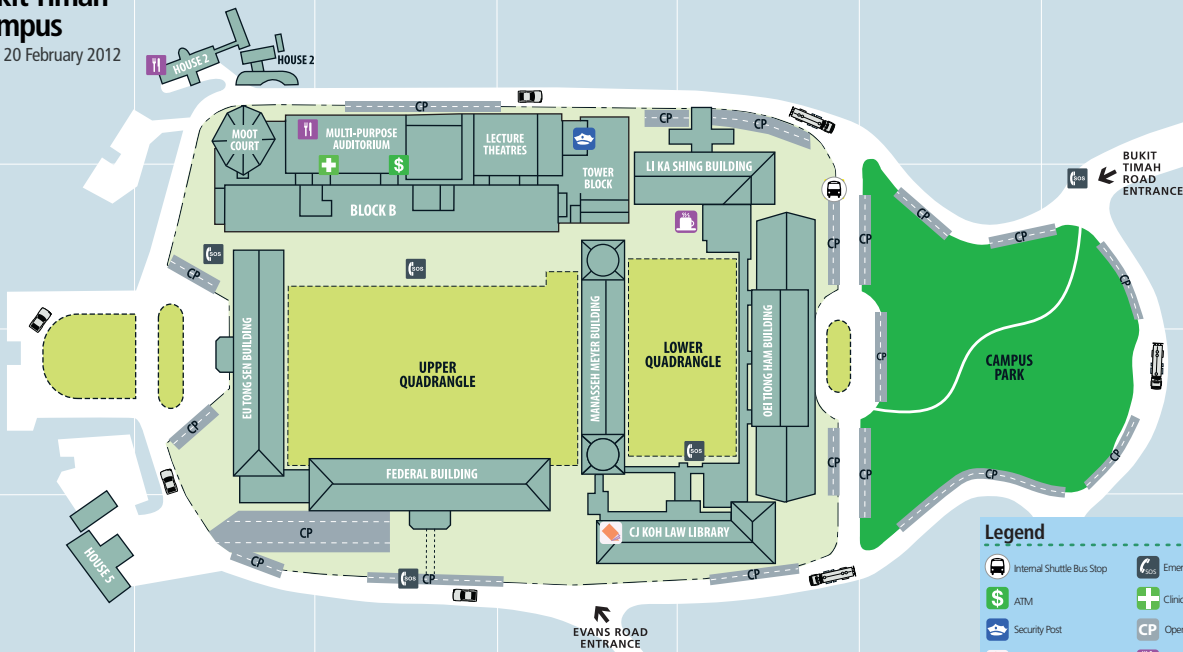

# Bukit Timah Campus

As at 20 February 2012

**Legend**

- Internal Shuttle Bus Stop
- ATM
- Security Post
- Library
- Cafe
- Emergency Call Point
- Clinic/Wellness Centre
- Open Carpark
- Dining Hall / Food Kiosk

### Legend

	Internal Shuttle Bus Stop		Emergency Call Point
	ATM		Clinic / Wellness Centre
	Security Post		Open Carpark
	Library		Dining Hall / Food Kiosk
	Cafe		

469 Bukit Timah Road, Singapore 259756